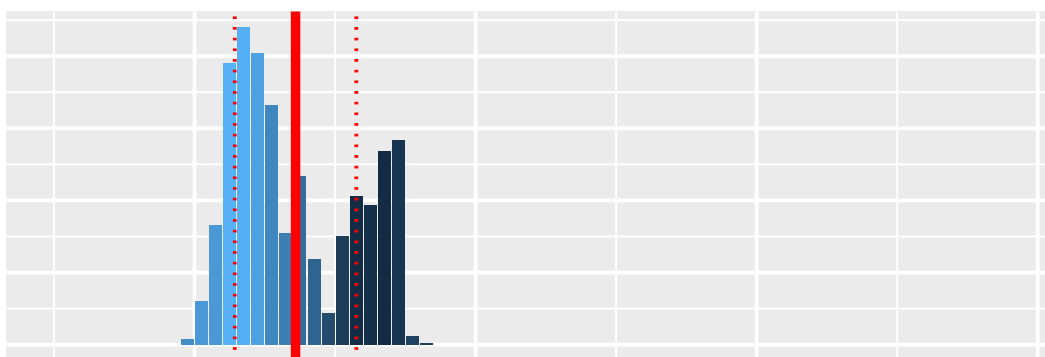

today 2021/09/18

last 3 days

last 7 days

last 14 days