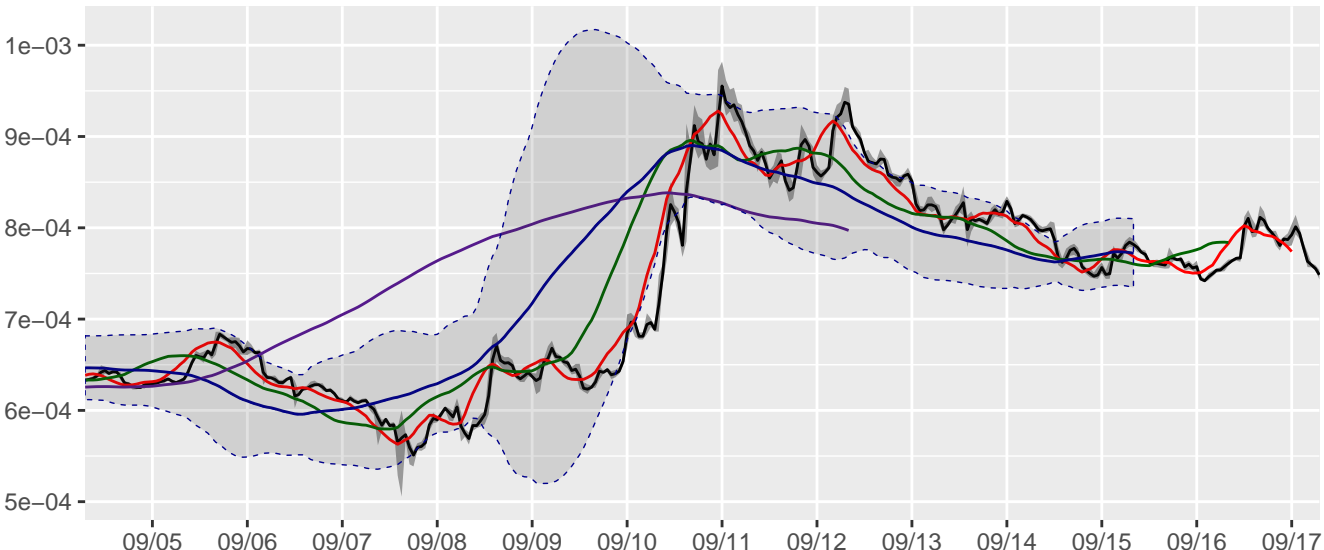

CryptoMarketPlot.com: terra-luna/BTC price last 14 days, at 2021/09/18 07:30 UTC

Moving average: SMA(8h) SMA(12h) SMA(2d) + Boll. bands SMA(5d)

CryptoMarketPlot.com: zoom on terra-luna/BTC last 2 days with candlesticks

Candle: 30 min [min,max] Stick: 2σ Moving average: SMA(4h) SMA(8h) SMA(2d) SMA(12h) + Boll. band