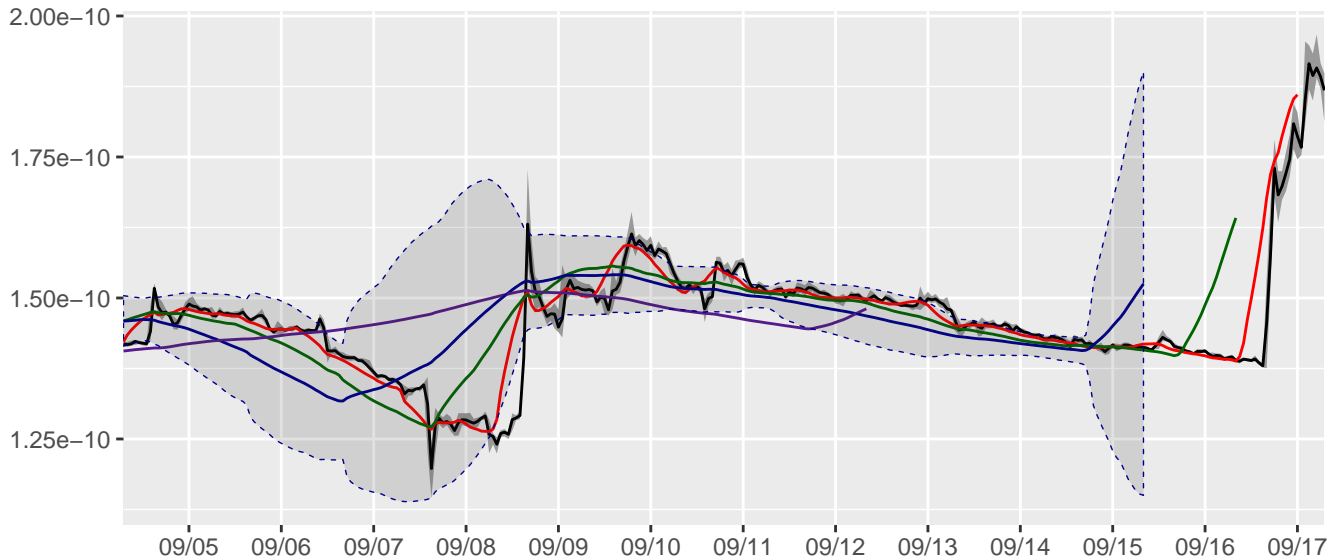

CryptoMarketPlot.com: shiba-inu/BTC price last 14 days, at 2021/09/18 07:33 UT

Moving average: SMA(8h) SMA(12h) SMA(2d) +Boll. bands SMA(5d)

CryptoMarketPlot.com: zoom on shiba-inu/BTC last 2 days with candlesticks

Candle: 30 min [min,max] Stick: 2σ Moving average: SMA(4h) SMA(8h) SMA(2d) SMA(12h) +Boll. band