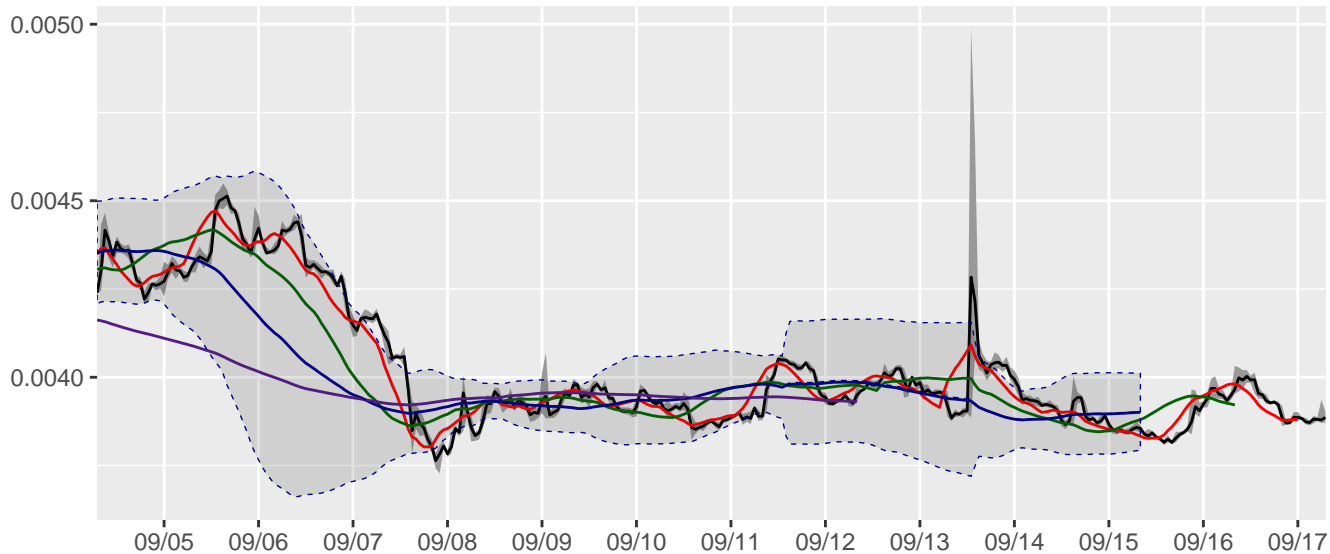

CryptoMarketPlot.com: litecoin/BTC price last 14 days, at 2021/09/18 07:33 UTC

Moving average: SMA(8h) SMA(12h) SMA(2d) +Boll. bands SMA(5d)

CryptoMarketPlot.com: zoom on litecoin/BTC last 2 days with candlesticks

Candle: 30 min [min,max] Stick: 2σ Moving average: SMA(4h) SMA(8h) SMA(2d) SMA(12h) +Boll. band