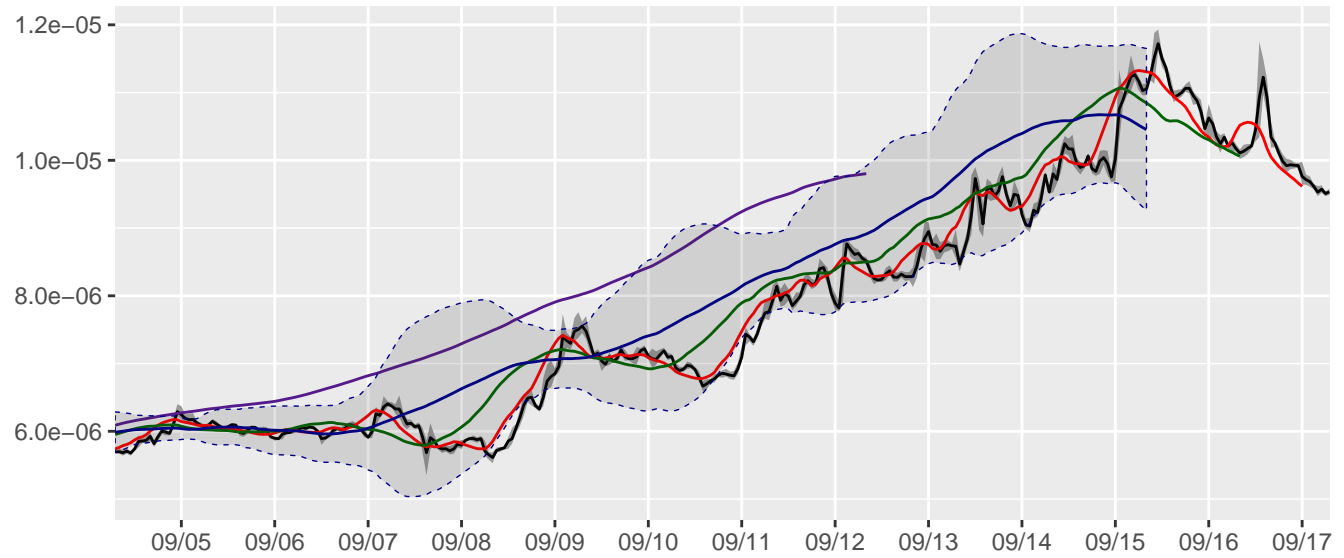

CryptoMarketPlot.com: hedera-hashgraph/BTC price last 14 days, at 2021/09/18 07:38

Moving average: SMA(8h) SMA(12h) SMA(2d) +Boll. bands SMA(5d)

CryptoMarketPlot.com: zoom on hedera-hashgraph/BTC last 2 days with candlestick

Candle: 30 min [min,max] Stick: 2σ Moving average: SMA(4h) SMA(8h) SMA(2d) SMA(12h) +Boll. band