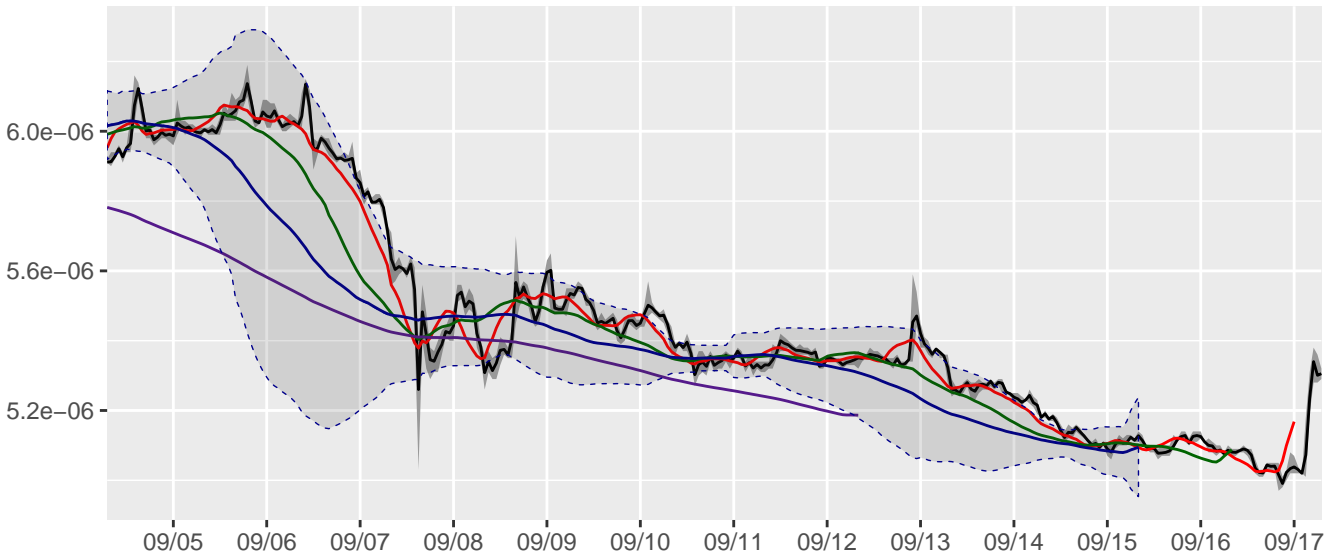

CryptoMarketPlot.com: dogecoin/BTC price last 14 days, at 2021/09/18 07:30 UTC

Moving average: SMA(8h) SMA(12h) SMA(2d) +Boll. bands SMA(5d)

CryptoMarketPlot.com: zoom on dogecoin/BTC last 2 days with candlesticks

Candle: 30 min [min,max] Stick: 2σ Moving average: SMA(4h) SMA(8h) SMA(2d) SMA(12h) +Boll. band