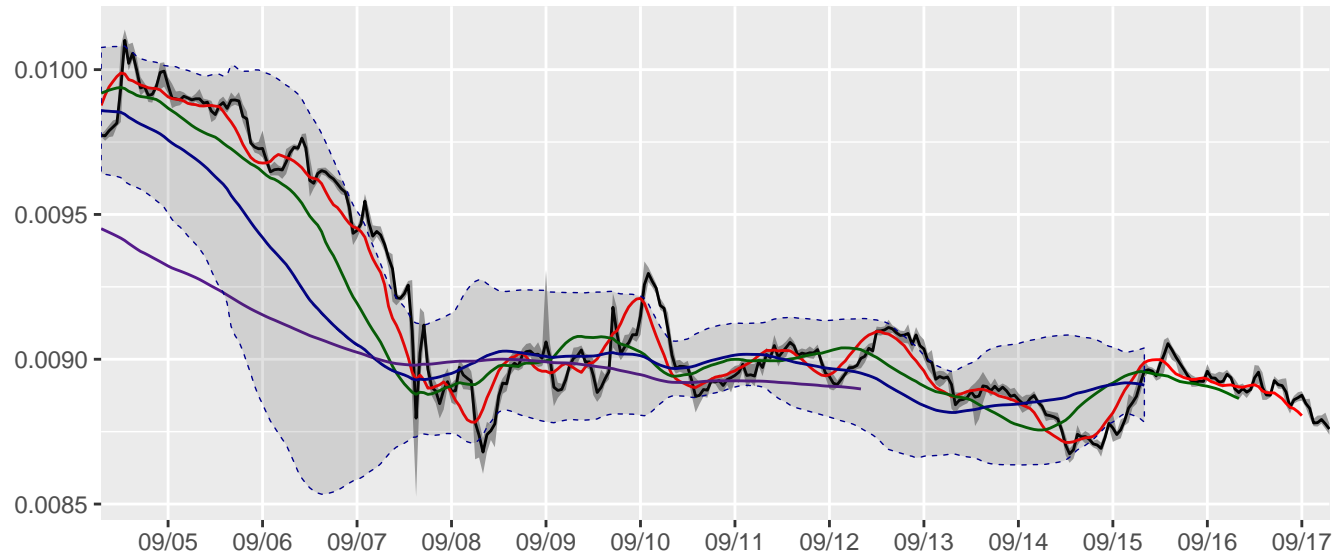

CryptoMarketPlot.com: binance-coin/BTC price last 14 days, at 2021/09/18 07:35 UTC

Moving average: SMA(8h) SMA(12h) SMA(2d) + Boll. bands SMA(5d)

CryptoMarketPlot.com: zoom on binance-coin/BTC last 2 days with candlesticks

Candle: 30 min [min,max] Stick: 2σ Moving average: SMA(4h) SMA(8h) SMA(2d) SMA(12h) + Boll. bands